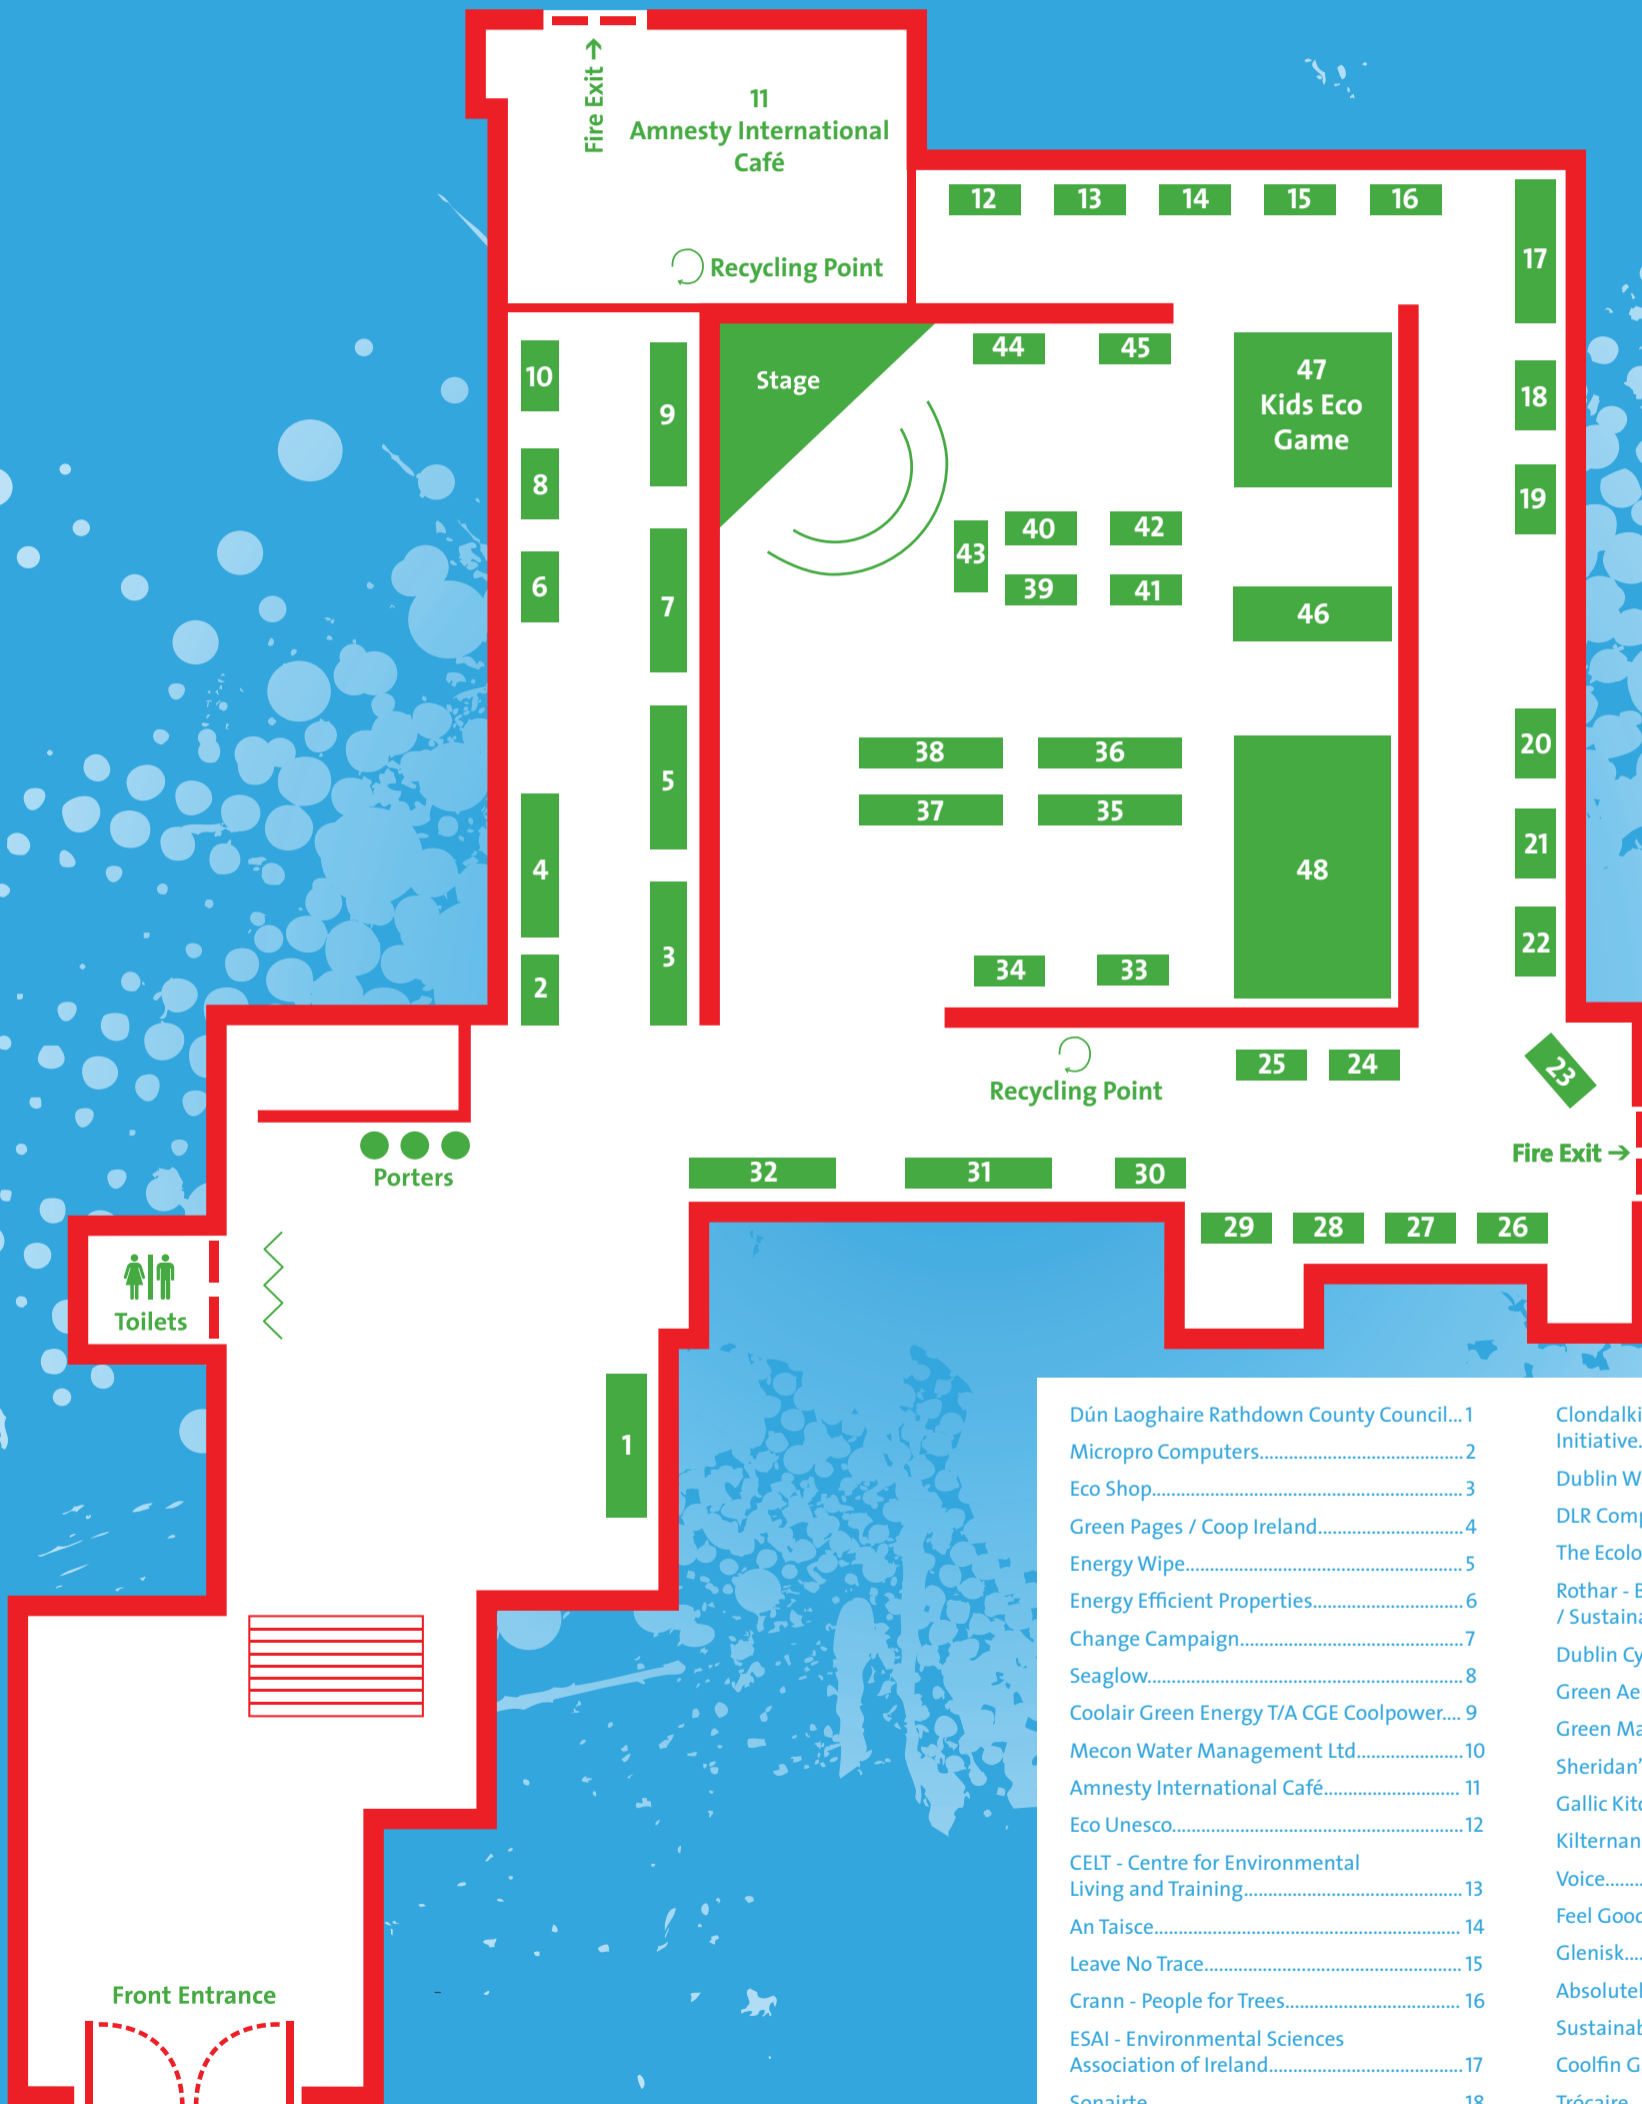

Cool Earth

Think Globally | Act Locally

Dún Laoghaire Rathdown County Council...1	Clondalkin Community Recycling Initiative.....25
Micropro Computers.....2	Dublin Waste.....26
Eco Shop.....3	DLR Compost Stand.....27
Green Pages / Coop Ireland.....4	The Ecological Gardener.....28
Energy Wipe.....5	Rothar - Bikes for the community / Sustainable Tourism Ireland.....29
Energy Efficient Properties.....6	Dublin Cycling Campaign.....30
Change Campaign.....7	Green Aer.....31
Seaglow.....8	Green Machines.....32
Coolair Green Energy T/A CGE Coolpower... 9	Sheridan's Cheese Mongers.....33
Mecon Water Management Ltd.....10	Gallic Kitchen.....34
Amnesty International Café..... 11	Kiltarnan Country Markets.....35
Eco Unesco.....12	Voice.....36
CELT - Centre for Environmental Living and Training..... 13	Feel Good Organic Hampers.....37
An Taisce.....14	Glenisk.....38
Leave No Trace.....15	Absolutely Organic.....39
Crann - People for Trees.....16	Sustainable Projects Ireland.....40
ESAI - Environmental Sciences Association of Ireland.....17	Coolfin Gardens Organic Bakery.....41
Sonairte.....18	Trócaire.....42
Forest Friends.....19	Vegetarian Society of Ireland.....43
Native Woodland Trust.....20	Unicef Ireland.....44
Pure - Protecting Uplands & Rural Environments.....21	Christian Aid.....45
Birdwatch Ireland.....22	Airfield.....46
GAP - Global Action Plan.....23	Kids Eco Game.....47
Green Angel.....24	Kids Bird Feeder and Planting activity.....48